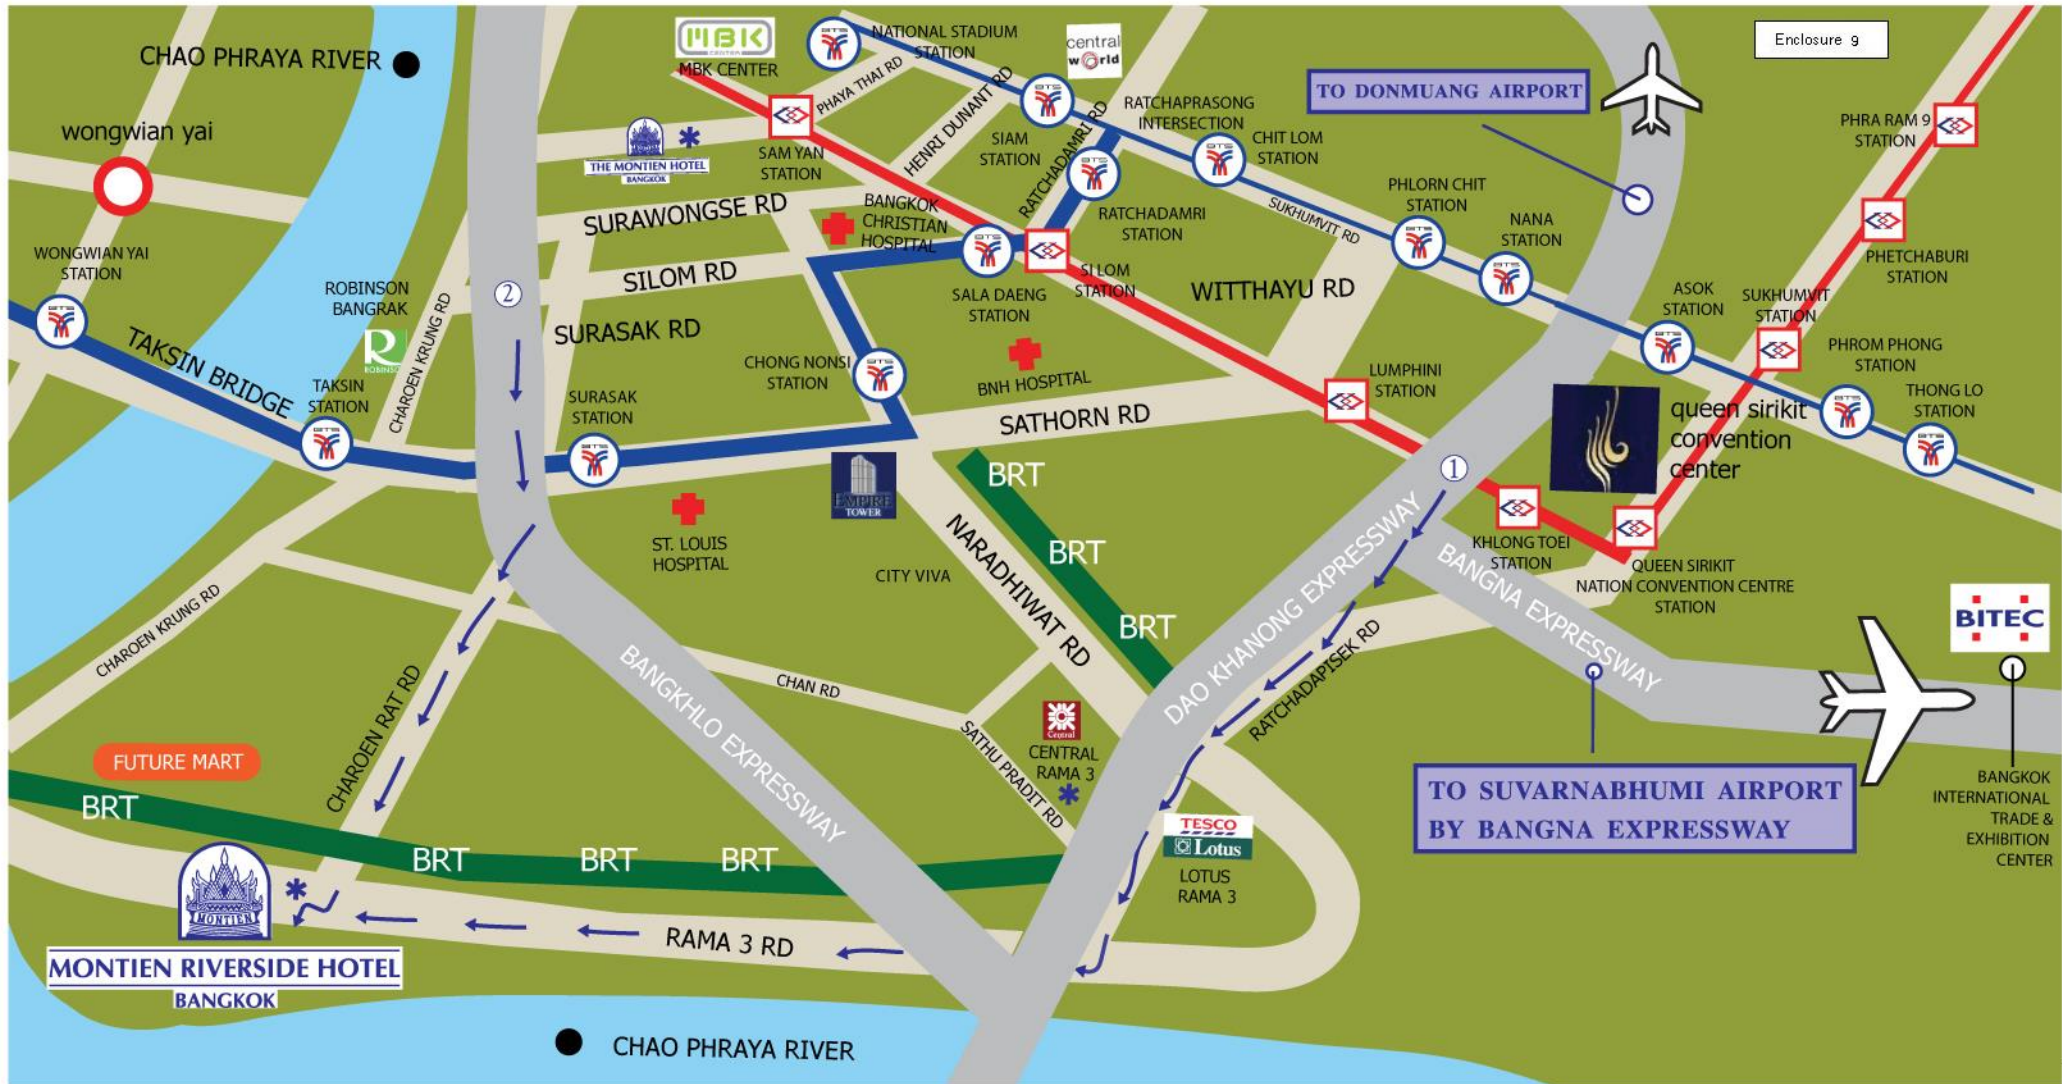

Enclosure 9

- ① Exit **SATHU PRADIT** then go straight and **turn right** at **RAMA 3 ROAD**, the hotel is 1Km. away on the left handside.
- ② Exit **CHAN ROAD** into Charoenrat Road (Nua-Tai) then go straight and **turn right** at **RAMA 3 ROAD**, stay on the left lane to turn left into the hotel. If you miss **CHAN ROAD** you must exit **BANG KHLO EXIT**, **turn right** at Rama 3 Road, the hotel is 1Km. away on the left handside.

- * Shuttle bus to Central Department Store Rama 3, Montien Bangkok and Sky Train Stations : Taksin, Surasak.
- System (BTS) Sky Train Station
- MRT
- BRT Station
- Expressway