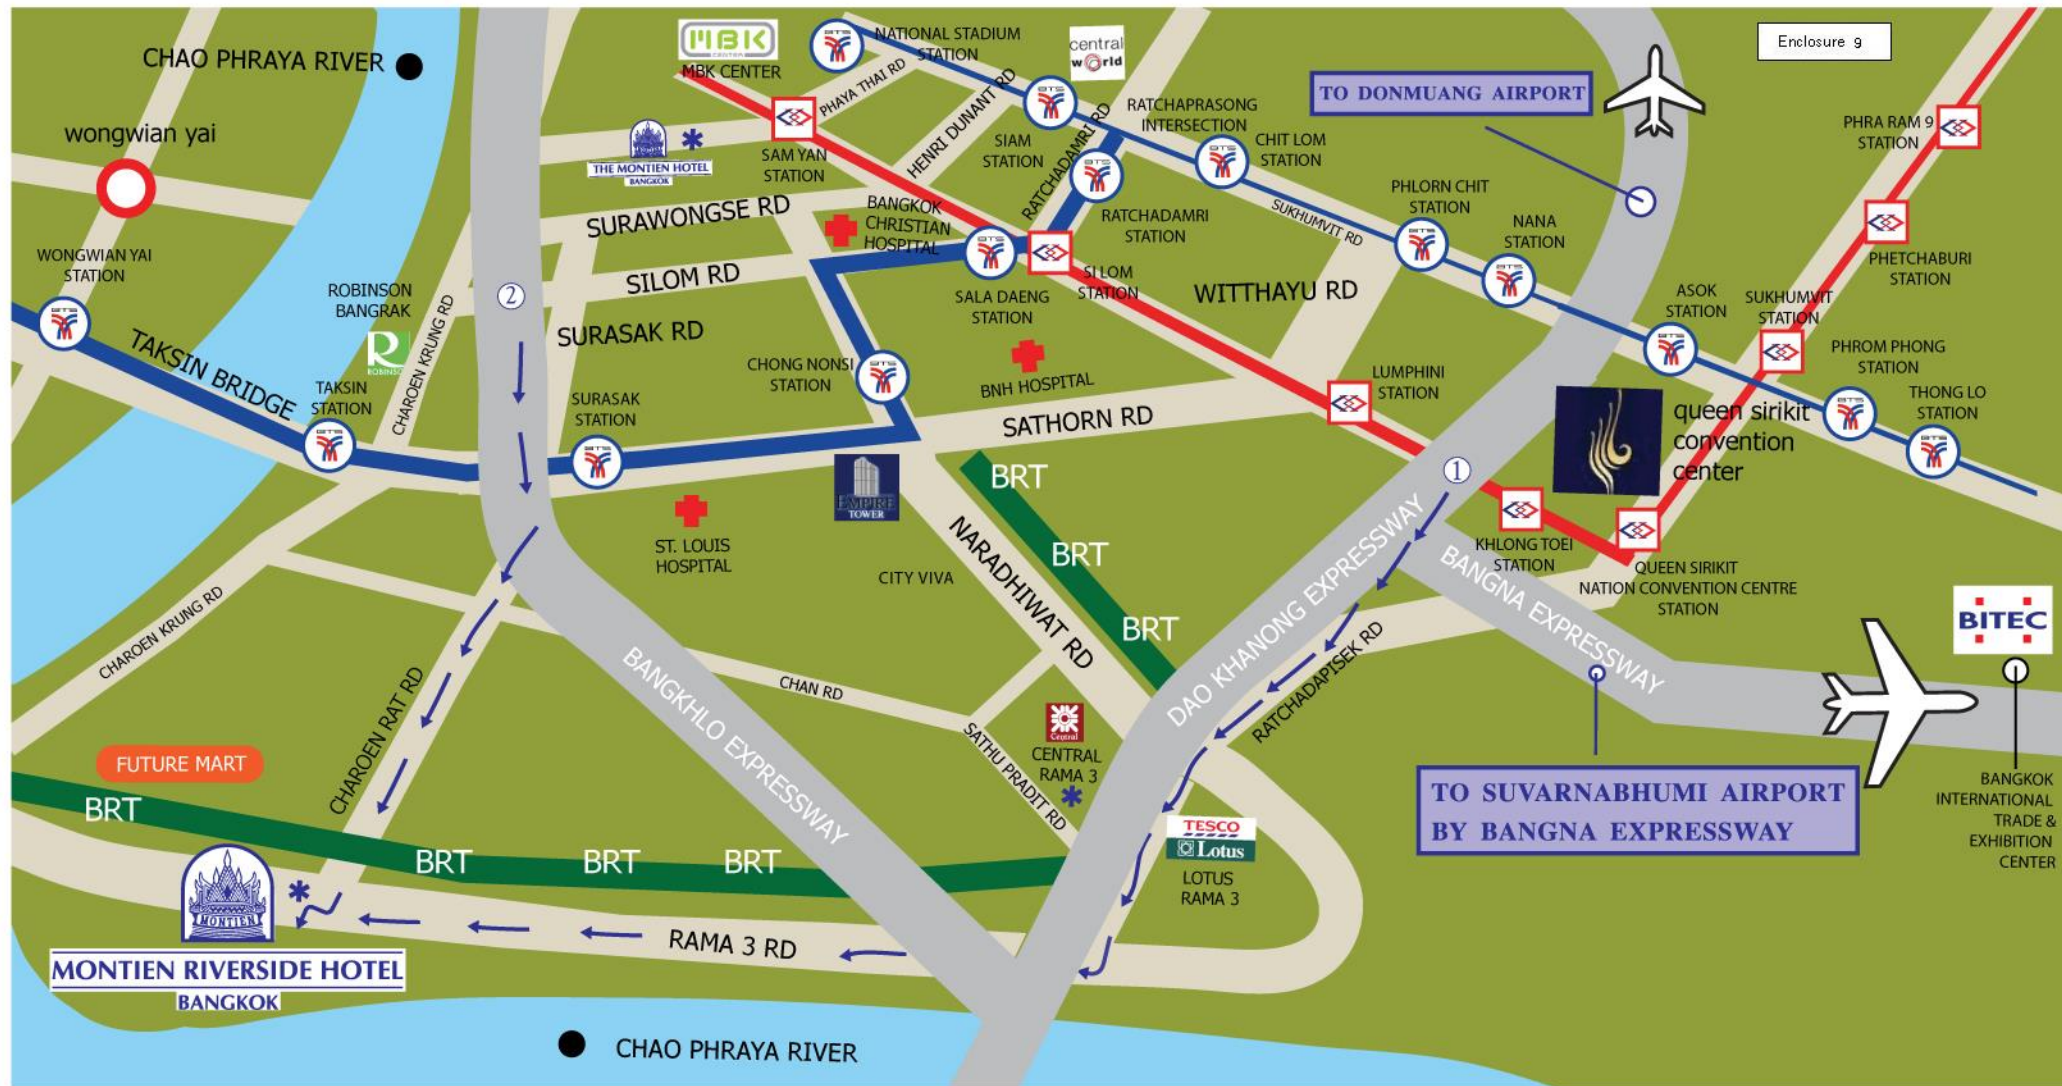

Enclosure 9

- ① Exit **SATHU PRADIT** then go straight and **turn right** at **RAMA 3 ROAD**, the hotel is 1Km. away on the left handside.
- ② Exit **CHAN ROAD** into Charoenrat Road (Nua-Tai) then go straight and **turn right** at **RAMA 3 ROAD**, stay on the left lane to turn left into the hotel. If you miss **CHAN ROAD** you must exit **BANG KHLO EXIT**, **turn right** at Rama 3 Road, the hotel is 1Km. away on the left handside.

- * **Shuttle bus** to Central Department Store Rama 3, Montien Bangkok and Sky Train Stations : Taksin, Surasak.
- System (BTS) Sky Train Station MRT
- BRT Station Expressway