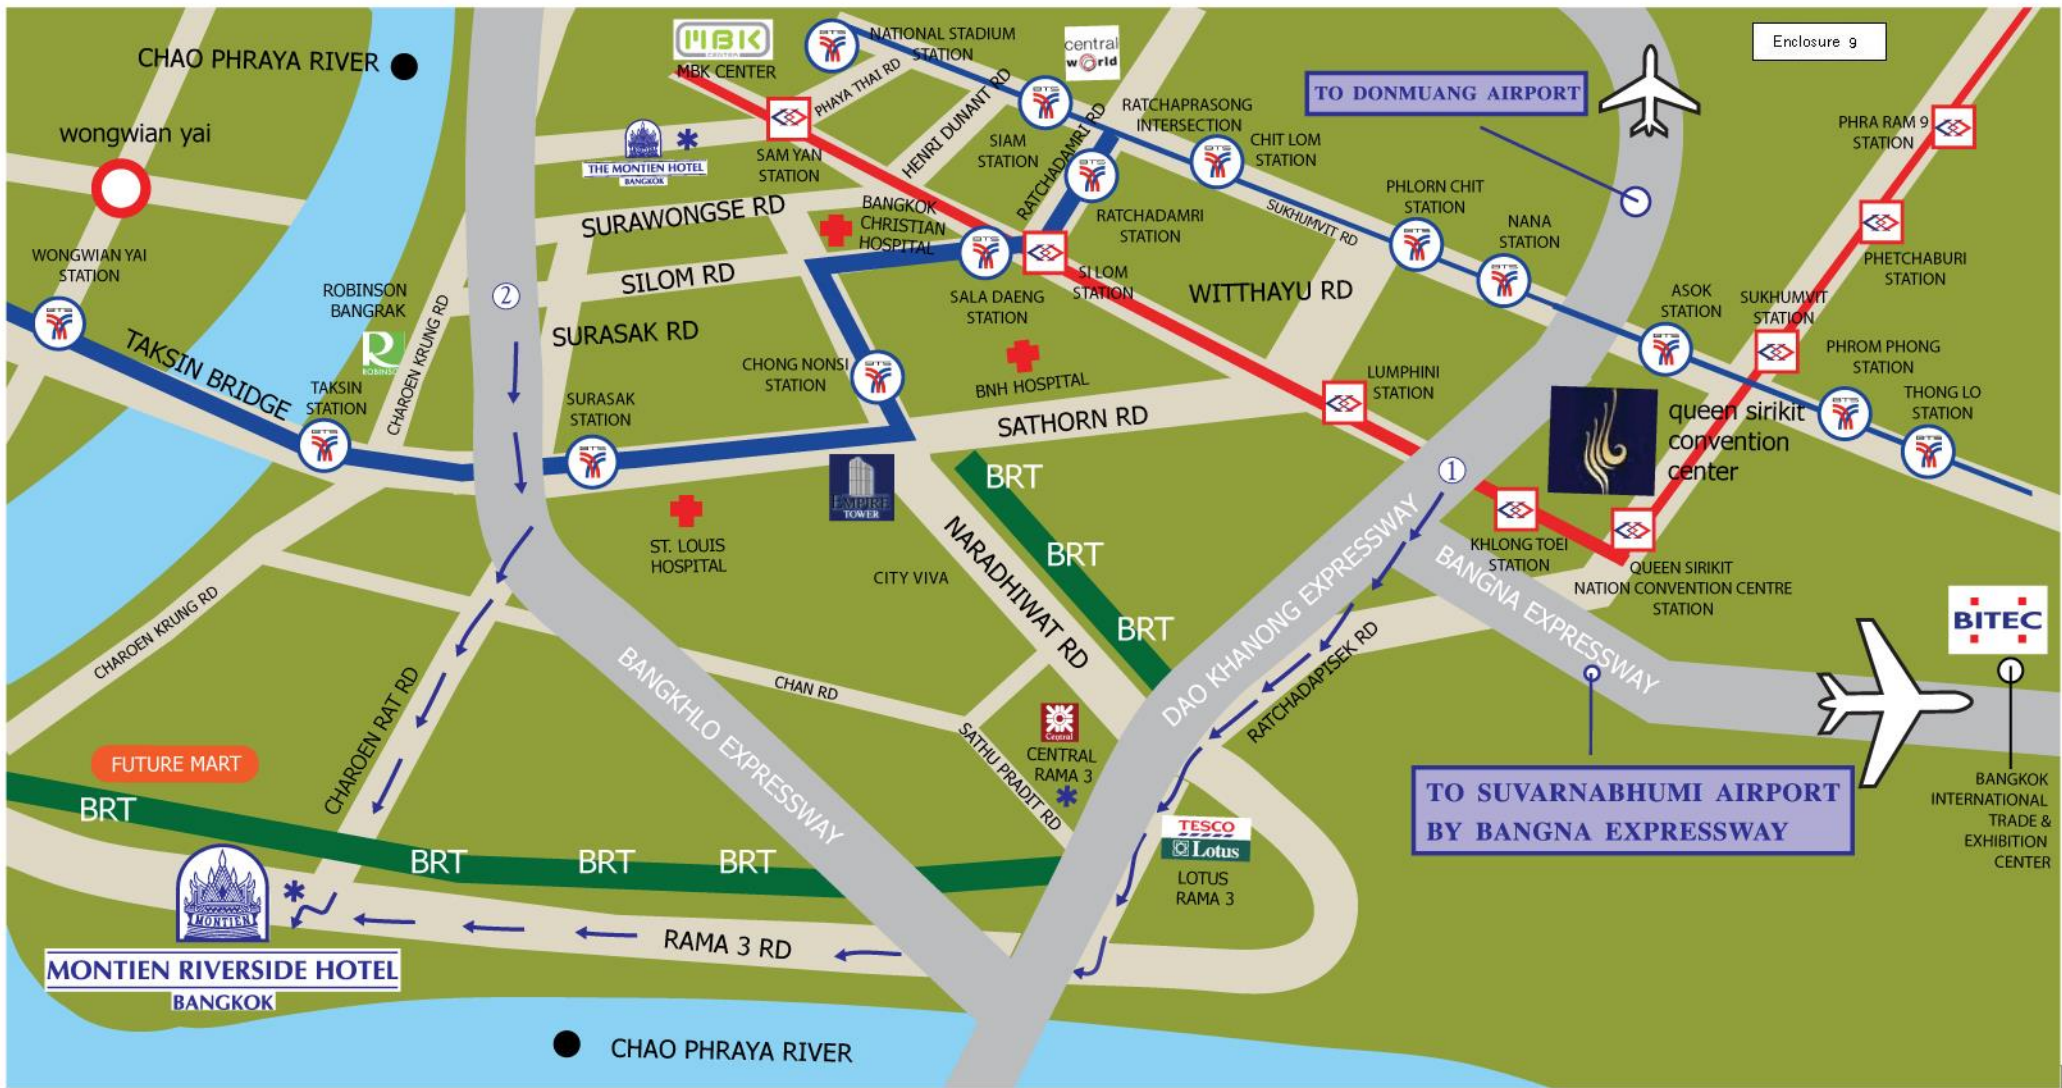

Enclosure 9

- ① Exit **SATHU PRADIT** then go straight and **turn right** at **RAMA 3 ROAD**, the hotel is 1Km. away on the left handside.
- ② Exit **CHAN ROAD** into Charoenrat Road (Nua-Tai) then go straight and **turn right** at **RAMA 3 ROAD**, stay on the left lane to turn left into the hotel. If you miss **CHAN ROAD** you must exit **BANG KHLO EXIT**, **turn right** at Rama 3 Road, the hotel is 1Km. away on the left handside.
- * **Shuttle bus** to Central Department Store Rama 3, Montien Bangkok and Sky Train Stations : Taksin, Surasak.
- System (BTS) Sky Train Station MRT
- BRT Station Expressway